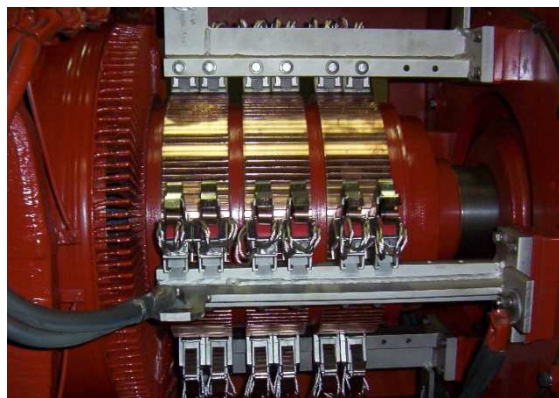

# Let Us Get You Started Today

Free Motor Pickup and Delivery

DC Motor Arrives at Precision Electric

**1 - 2 Week  
Turnaround!  
24 Hour Rush  
Service Available**

Extensive Testing on Rebuilt Motor

DC Motor Undergoes DC Pickle Duty Retrofit