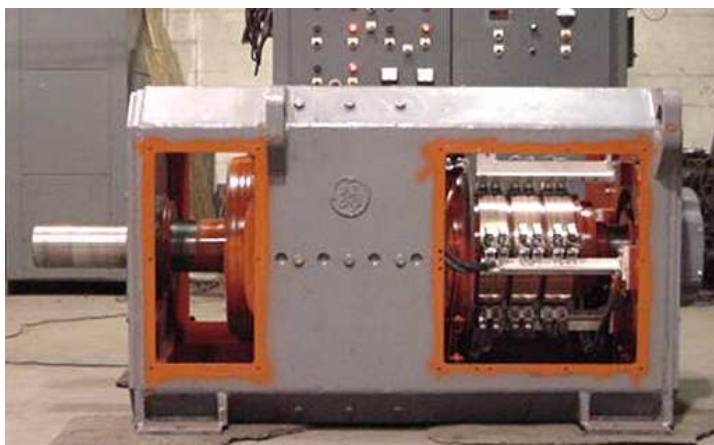

# Precision Electric Presents Corrosive Protected Pickle Duty DC Motors

Let Us Rebuild Your Electric DC Motor  
With Corrosive Resistant Materials

Save Time and Money Through Longer  
Service Life and Reduced Downtime