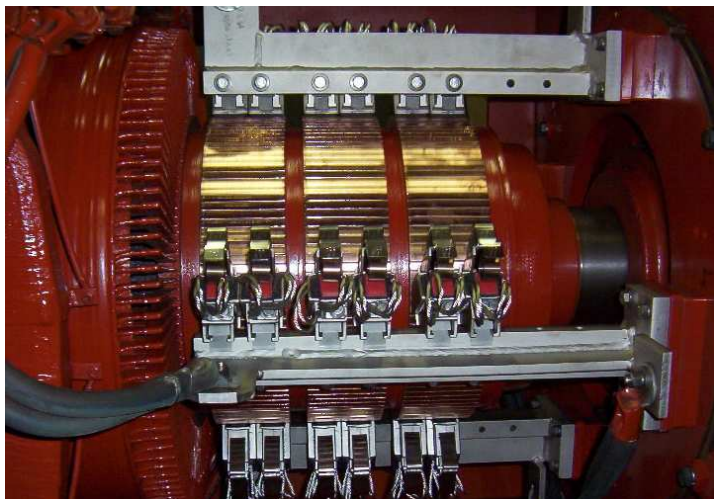

# Precision Electric Presents Corrosive Protected Pickle Duty DC Motors

Let Us Rebuild Your Electric DC Motor  
With Corrosive Resistant Materials

Save Time and Money Through Longer  
Service Life and Reduced Downtime